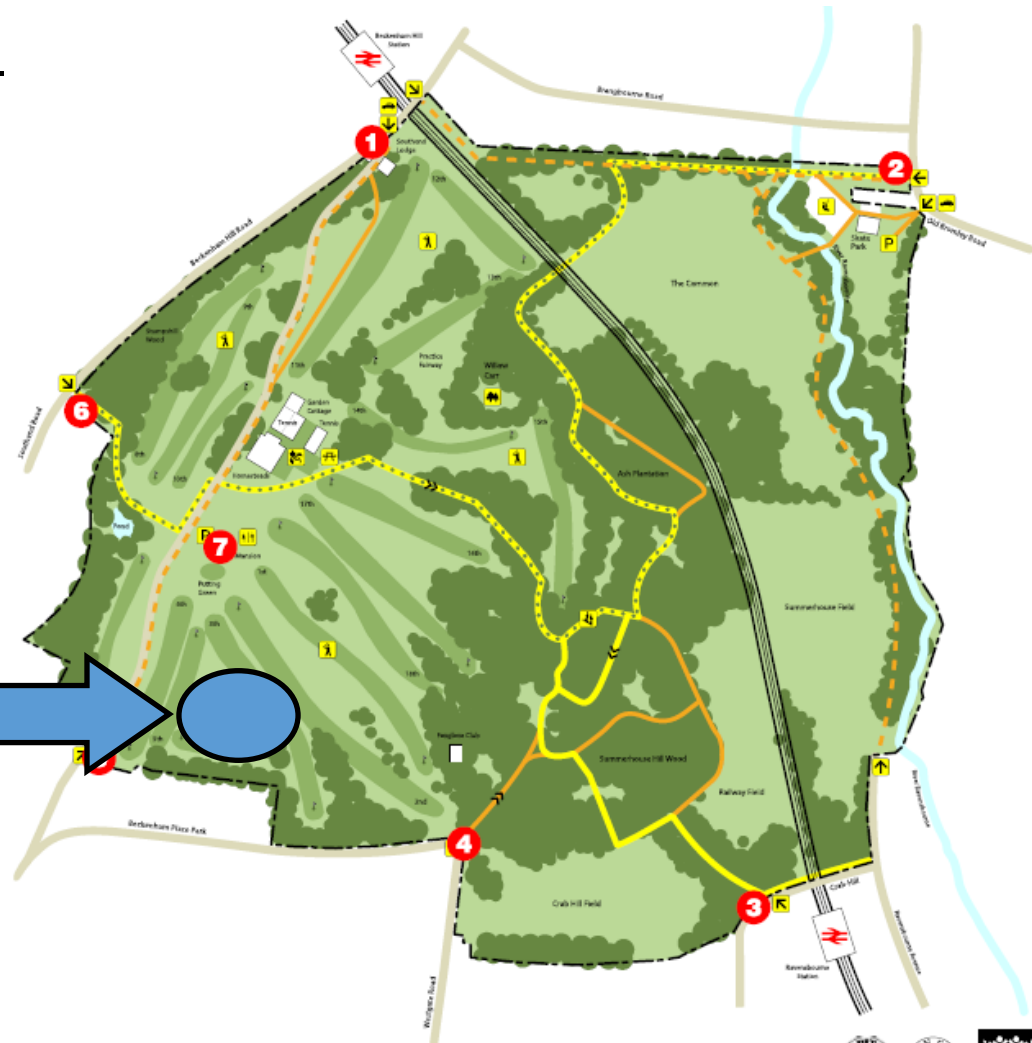

Tai Chi in the Park

Every Saturday from 10.00 am

Beckenham Place Park

Where we train

For more information call Matt—07989 209558